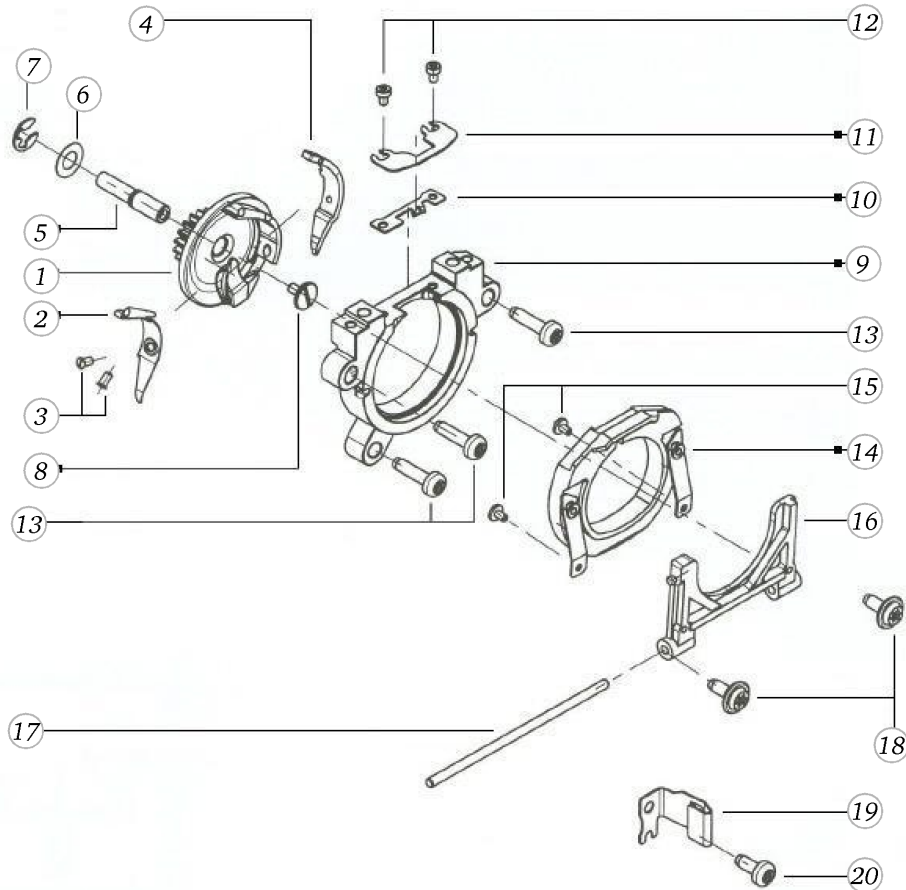

Spare Parts

BERNINA activa 135

Pos	Item number	Description
1	0088505000	CHASSIS MACHINED
2	0300975000	STITCH PLATE FRAME
3	22502313++	HEXAGONAL NUT
4	23225753++	Curved Spring Washers M3 DIN 137 A - BN795 Art-No. 1280317
5	0026045200	SPECIAL BOLT
6	0302025000	STITCHPALTE/STANDARD(5,5MM)(
7	0302005000	NEEDLE PLATE SCREW
8	0301015000	SHEET METAL SUPPORT
9	0078865043	Socket Pan Head Thread Forming Screws M4x10 DIN7500 - BN13916 Art-No. 2027593

BERNINA activa 135

Base plate

Pos	Item number	Description
1	0301485100	BASEPLATE COVER
2	0300887100	BASEPLATE ASSEMBLED
3	0003445000	RUBBER FOOT
4	0023345000	Screw Pan Head Pt 3 x 8 WN1452 - BN20138 Art-No. 3216015
5	0003597000	RUBBER FEET CPL.
6	0078865054	SCREW TORX DUOTAPTITE

BERNINA activa 135

Hook driver

Pos	Item number	Description
4	0314007200	HOOK-DRIVER-PREASS.
1	0314007300	HOOK DRIVER PREASS.
2	0007325100	DRIVER SPRING
3	21500683++	SCREW M2.5
4	0020485000	SUPPORT SHEET
5	0300025000	AXLE
6	23228553++	Washer 6.2/10x0.15
7	23501753++	Circlip For Shafts d1 5 DIN6799 - BN809 Art-No.1284665
8	0017205200	LOW-HEAD-SCREW-M3
8	0017205300	thru head screw
9	0088025000	HOOK-GUIDEWAY FINISHED
10	0031635100	THREAD GUIDE
11	0066335100	THREAD GUIDE PLATE
12	0077525020	SCREW TORX M2.5X4
13	0078865045	Socket Pan Head Thread Forming Screws M4x16 DIN7500 - BN13916 Art-No. 2027615
14	0015387200	SHUTTLE RACE COVER CPL.
15	0329495001	SCREW M2,3X4
16	0015867000	HOLDER CPL
17	0082255004	CYLINDRICAL PIN D3X80
18	0078885043	Button Head Screw Torx Dt M4x10
19	0301315000	LATCH
19	0301315100	latch
20	0078865043	Socket Pan Head Thread Forming Screws M4x10 DIN7500 - BN13916 Art-No. 2027593