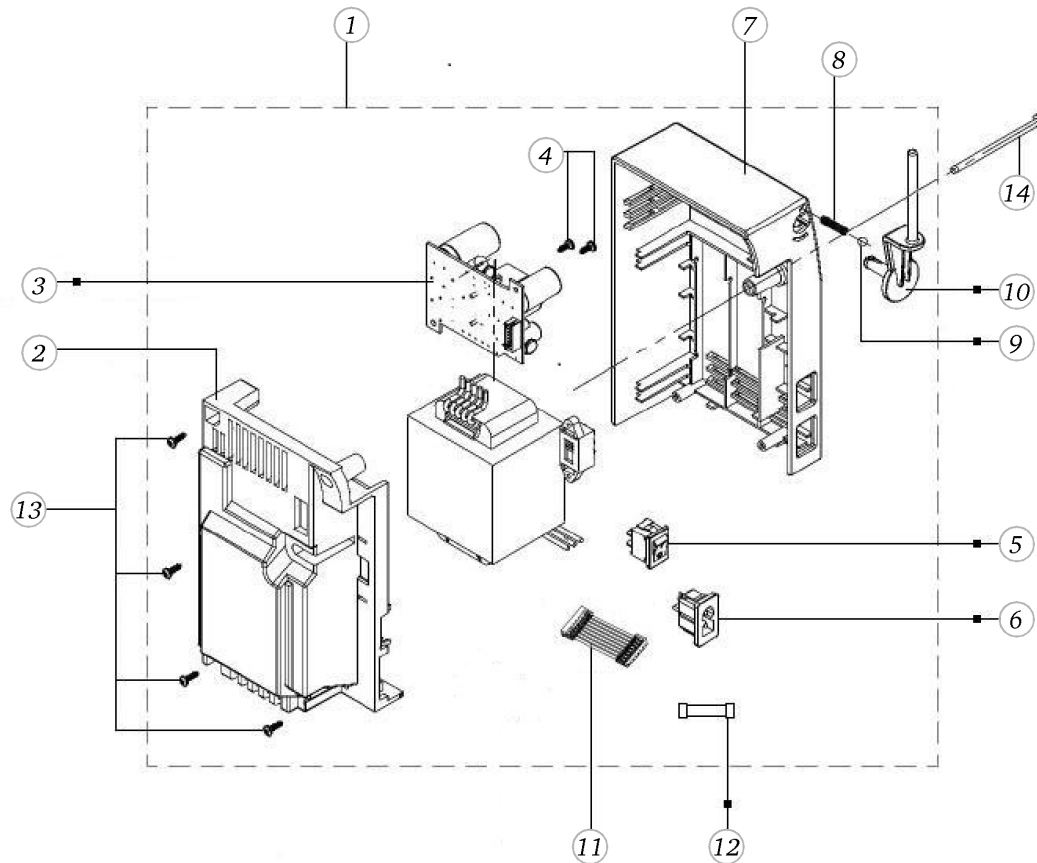

BERNINA activa 135

Power supply (100V / 115V)

Pos	Item number	Description
1	0307447101	POWER SUPPLY CPL. WITH CABL
2	0306365001	POWER SUPPLY BODY
3	9306377000	L-PRINT CPL.
3	0307447101	POWER SUPPLY CPL. WITH CABL
4	0023345000	Screw Pan Head Pt 3 x 8 WN1452 - BN20138 Art-No. 3216015
5	0304745000	I/O-switch vertically
6	0304735000	POWER INLET
7	0301235000	COVER L-PRINT
8	0325815000	SPRING
9	0011695000	steel ball G40
10	0303355000	SPOOL SUPPORT PIN TURNING
11	0006597126	CABLE 8 POL. 110V
12	0230255000	FUSE 5AT
13	0023345031	PT-SCREW TORX 3X10 WN1452
14	0302195001	TORX SCREW DT