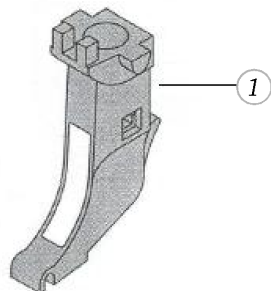

Pos	Item number	Description
1	0327257000	SNAP-ON SCHAFT CPL. PACKED