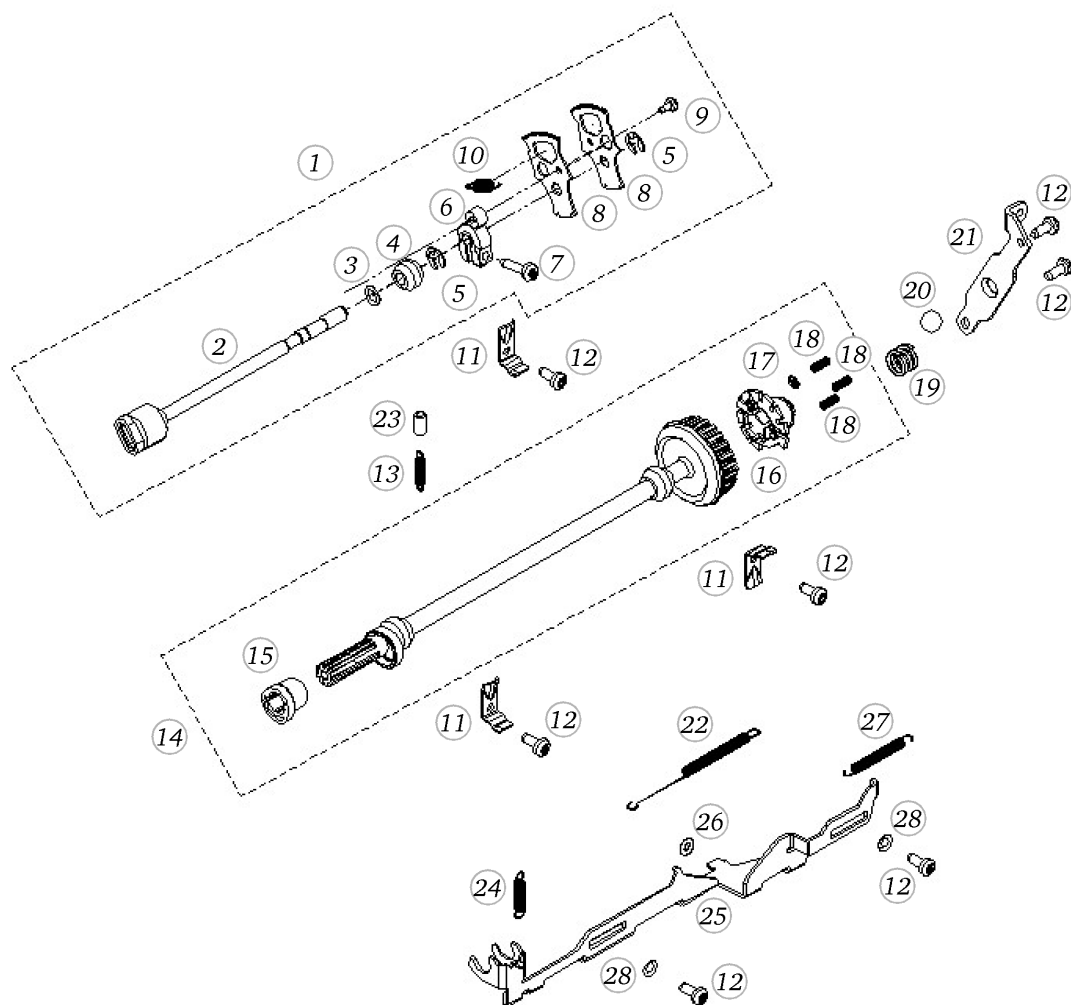

BERNINA activa 135

Base plate

Pos	Item number	Description
1	0301485100	BASEPLATE COVER
2	0300887100	BASEPLATE ASSEMBLED
3	0003445000	RUBBER FOOT
4	0023345000	Screw Pan Head Pt 3 x 8 WN1452 - BN20138 Art-No. 3216015
5	0003597000	RUBBER FEET CPL.
6	0078865054	SCREW TORX DUOTAPTITE

Bobbin Case with BERNINA Logo

Pos	Item number	Description
4	0015347150	bobbin case cpl.- bobbin case hinge nickle platet YS
1	0015347250	bobbin case cpl. bobbin case hinge nickle platet YS
2	1028945000	CB tension spring BERNINA Logo
3	1028955000	CB tension screw BERNINA Logo
4	1028965000	CB latch Spring BERNINA Logo
5	1028975000	CB latch BERNINA Logo
6	1028985000	CB flap BERNINA Logo

Pos	Item number	Description
4	0078367002	CRANK SHAFT CPL.
1	0078367302	CRANK SHAFT CPL.
2	0078365001	CRANK SHAFT
3	0078955031	Synthetic Washer
4	0078235001	Bearing
5	23501753++	Circlip For Shafts d1 5 DIN6799 - BN809 Art-No.1284665
6	0078035100	STITCH LENGTH CLAMP V180
7	0078865045	Socket Pan Head Thread Forming Screws M4x16 DIN7500 - BN13916 Art-No. 2027615
8	0078025000	TOOTH SEGMENT
9	0078865033	Socket Pan Head Thread Forming Screws M3x6 DIN7500 - BN13916 Art-No. 2027534
40	0078445000	Tension Spring-De=5,0 L0=15,5 d=0,5
10	0343315000	Tension Spring De=6 L0=18,5 d=0,85
11	0078715200	FIXATION PIECE
12	0078865043	Socket Pan Head Thread Forming Screws M4x10 DIN7500 - BN13916 Art-No. 2027593
13	0079187100	Spring Cpl
14	0304497001	HOOK DRIVE CRANK CPL.
15	0048555000	LIFTING CAM
16	0048305000	CARRIER
17	0079135003	Circlip d3 2 Quicklock - BN833 Art-No.1292811
18	0049645000	SPRING
19	0303625000	SPRING
20	0011695003	ball G40 dm10
21	0048285200	THRUST BEARING PLATE
22	0078435000	SPRING
23	0321705000	HOSE
24	25603003++	TENSION SPRING
25	0301415000	FEEDDOG LINKAGE LEVER
26	0030735002	o-ring seal D4/d2 70ShoreA NBR DIN3771
27	25606703++	TENSION SPRING
28	23226953++	WASHER 5.3x8.5x0.15