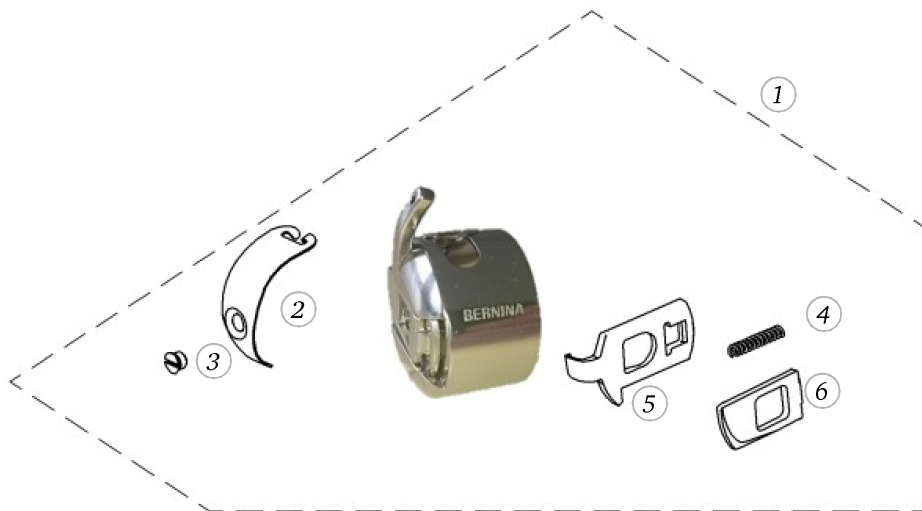

BERNINA activa 135

Base plate

Pos	Item number	Description
1	0301485100	BASEPLATE COVER
2	0300887100	BASEPLATE ASSEMBLED
3	0003445000	RUBBER FOOT
4	0023345000	Screw Pan Head Pt 3 x 8 WN1452 - BN20138 Art-No. 3216015
5	0003597000	RUBBER FEET CPL.
6	0078865054	SCREW TORX DUOTAPTITE

BERNINA activa 135

Hook driver

Pos	Item number	Description
4	0314007200	HOOK-DRIVER-PREASS.
1	0314007300	HOOK DRIVER PREASS.
2	0007325100	DRIVER SPRING
3	21500683++	SCREW M2.5
4	0020485000	SUPPORT SHEET
5	0300025000	AXLE
6	23228553++	Washer 6.2/10x0.15
7	23501753++	Circlip For Shafts d1 5 DIN6799 - BN809 Art-No.1284665
8	0017205200	LOW-HEAD-SCREW-M3
8	0017205300	thru head screw
9	0088025000	HOOK-GUIDEWAY FINISHED
10	0031635100	THREAD GUIDE
11	0066335100	THREAD GUIDE PLATE
12	0077525020	SCREW TORX M2.5X4
13	0078865045	Socket Pan Head Thread Forming Screws M4x16 DIN7500 - BN13916 Art-No. 2027615
14	0015387200	SHUTTLE RACE COVER CPL.
15	0329495001	SCREW M2,3X4
16	0015867000	HOLDER CPL
17	0082255004	CYLINDRICAL PIN D3X80
18	0078885043	Button Head Screw Torx Dt M4x10
19	0301315000	LATCH
19	0301315100	latch
20	0078865043	Socket Pan Head Thread Forming Screws M4x10 DIN7500 - BN13916 Art-No. 2027593

Bobbin Case with BERNINA Logo

Pos	Item number	Description
4	0015347150	bobbin case cpl.- bobbin case hinge nickle platet YS
1	0015347250	bobbin case cpl. bobbin case hinge nickle platet YS
2	1028945000	CB tension spring BERNINA Logo
3	1028955000	CB tension screw BERNINA Logo
4	1028965000	CB latch Spring BERNINA Logo
5	1028975000	CB latch BERNINA Logo
6	1028985000	CB flap BERNINA Logo