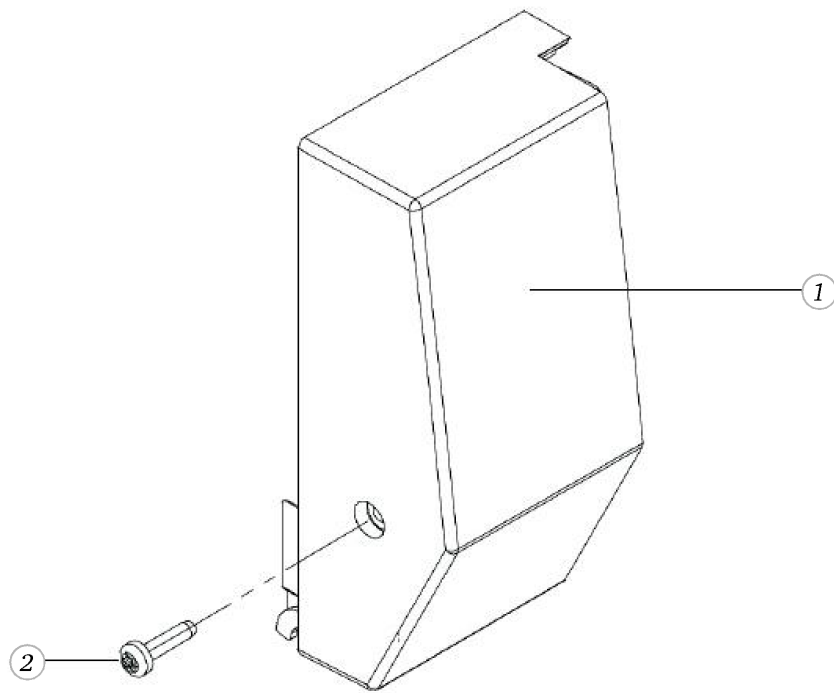

BERNINA activa 135

Head cover (activa 135S RICCAR)

Pos	Item number	Description
1	0048937014	FRONT COVER ASSEMBLY ACTI
2	0078865045	Socket Pan Head Thread Forming Screws M4x16 DIN7500 - BN13916 Art-No. 2027615