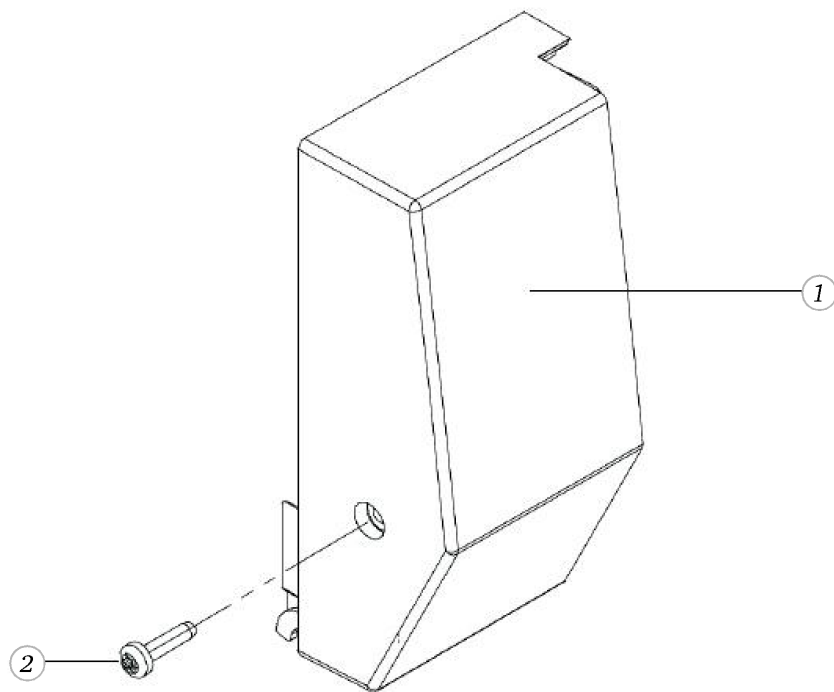

BERNINA activa 135

Head cover (activa 135S)

Pos	Item number	Description
1	0048937112	FRONT COVER ACTIVA 135S BT
2	0078865045	Socket Pan Head Thread Forming Screws M4x16 DIN7500 - BN13916 Art-No. 2027615