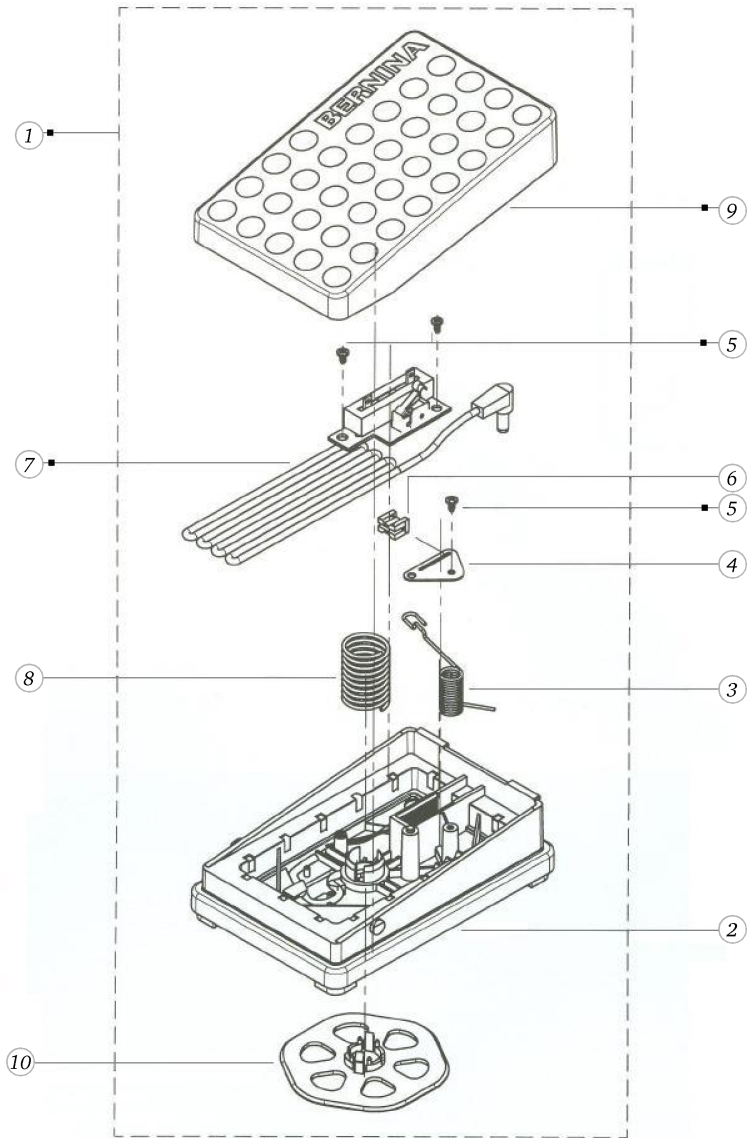

BERNINA activa 135

Foot controller

Pos	Item number	Description
1	0089267200	Foot Controller Cpl
2	0089275000	Foot Controller Bottom
3	0049035200	Torsion Spring
4	0048995000	Cover Sheet
5	0023345029	Pan Head Pt Screw 3 x 8 WN1451 - BN20095 Art-No. 3205502
6	0048985100	Slider
7	0049447101	PRINT CPL. FOOTCONTROL
8	0303225000	SPRING
9	0089285000	Foot Controller Cover
10	0079875201	Wire Plate