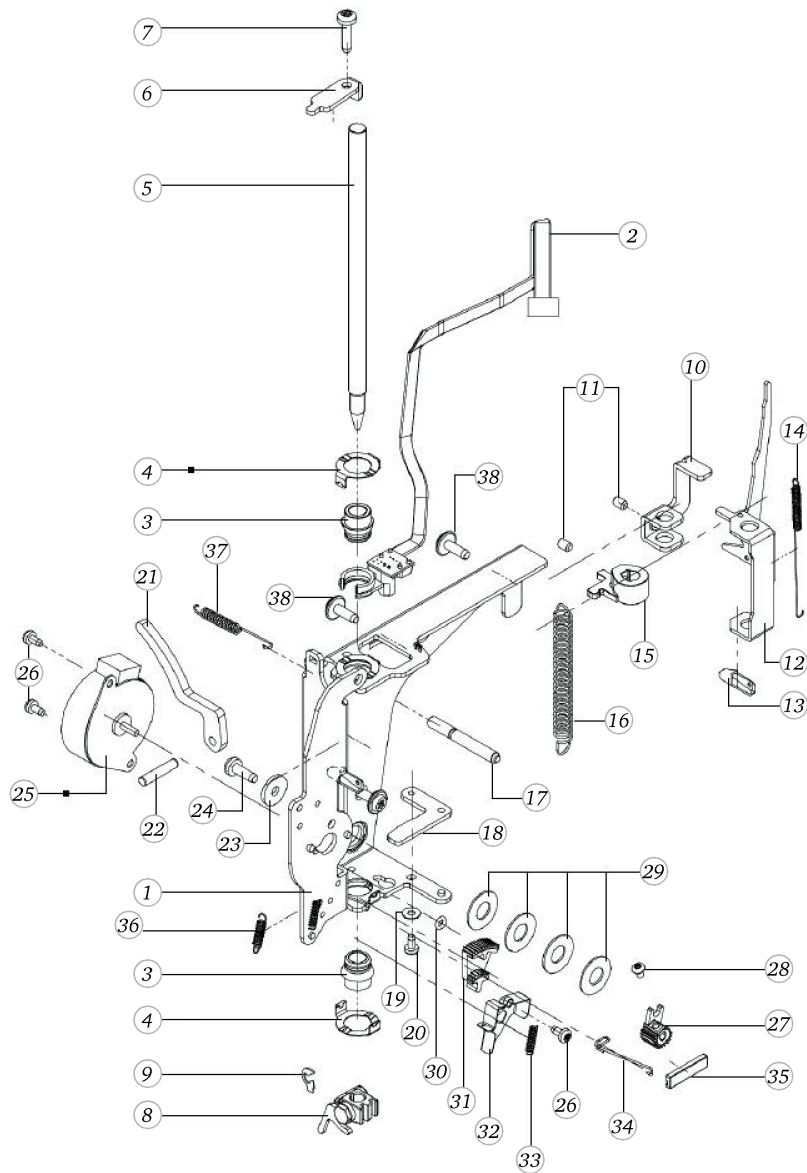

BERNINA activa 135

Headplate

Pos	Item number	Description
1	0088065200	HEAD PLATE
2	0159787201	PRINT BUTTONHOLE SENSOR
3	0088105000	CALOTTE BUSHING MACHINED
4	0048875000	Clasp
5	0087335000	PRESSER FOOT BAR 157.5
6	0301285000	CLAMPING SHOE
7	0078865045	Socket Pan Head Thread Forming Screws M4x16 DIN7500 - BN13916 Art-No. 2027615
8	0011177101	Clamp piece cpl.
9	0089325000	SAFETY CLIP
10	0089225000	LEVER
11	0078665043	Hexalobular Socket Set Screws M4x6 ISO 4026 - BN11493 Art-No. 3060208
12	0088095100	ENGAGING LEVER
13	0306255000	Cap
14	0303585100	Spring
15	0089247000	PRESSER BAR GUIDE CPL
16	0303715000	NFS-SPRING
17	0087145001	BOLT
18	0049075000	ADJUSTING ARM
19	22950713++	WASHER 3.2 X 7 X 0.5
20	0032465008	Socket Button Head Screws M3x4.5 screw head after BN6404
21	0075685300	LIFTING LEVER
22	24116643++	PIN D 4.0X20
23	22954423++	Flat Washers
24	0078865043	Socket Pan Head Thread Forming Screws M4x10 DIN7500 - BN13916 Art-No. 2027593
25	0337875000	STEPPER MOTOR
25	0078355005	STEPPING MOTOR SB
26	0078865033	Socket Pan Head Thread Forming Screws M3x6 DIN7500 - BN13916 Art-No. 2027534
27	0302135000	PINION