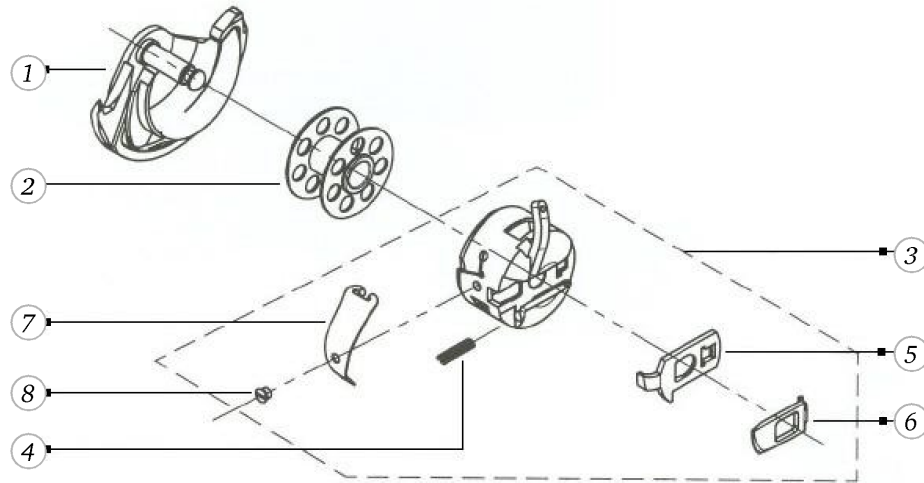

BERNINA activa 135

Hook with bobbin

Pos	Item number	Description
1	0302065400	CB-HOOK
2	0015367200	BOBBIN
2	0015367300	bobbin
3	0015347800	BOBBIN CASE CPL. NICKEL
3	0015347250	bobbin case cpl. bobbin case hinge nickle platet YS
4	25512503++	SPRING
5	0005685200	BOBBIN CASE HINGE NICKEL PLATE
6	0005695100	BOBBIN CASE HINGE NICKEL PLATED
7	317006333+	BOBBIN CASE SPRING
8	317007030+	SCREW