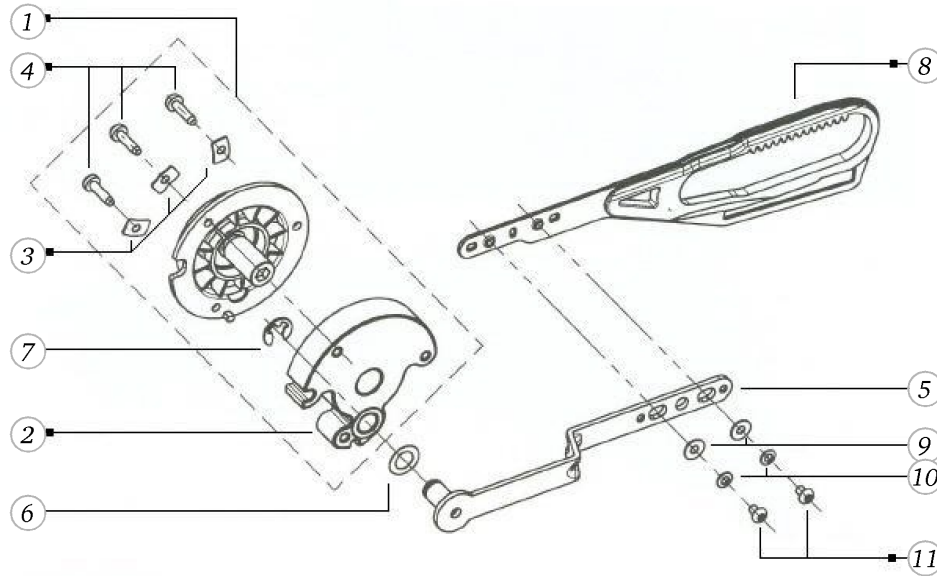

BERNINA activa 135

Hook driving system

Pos	Item number	Description
1	0304497001	HOOK DRIVE CRANK CPL.
2	0312225000	HOOK DRIVE CRANK
3	0301995000	WASHER
4	0078865035	Socket Pan Head Thread Forming Screws M3x10 DIN7500 - BN13916 Art-No. 2027550
5	0049397000	CRANK ARM CPL
6	23228653++	WASHER 7.2x12x0.1
7	23501753++	Circlip For Shafts d1 5 DIN6799 - BN809 Art- No.1284665
8	0301575200	TOOTHED RACK FORK
9	22951923++	Flat Washer d3.2/D 7xs0.5
10	23225753++	Curved Spring Washers M3 DIN 137 A - BN795 Art- No. 1280317
11	0032465008	Socket Button Head Screws M3x4.5 screw head after BN6404