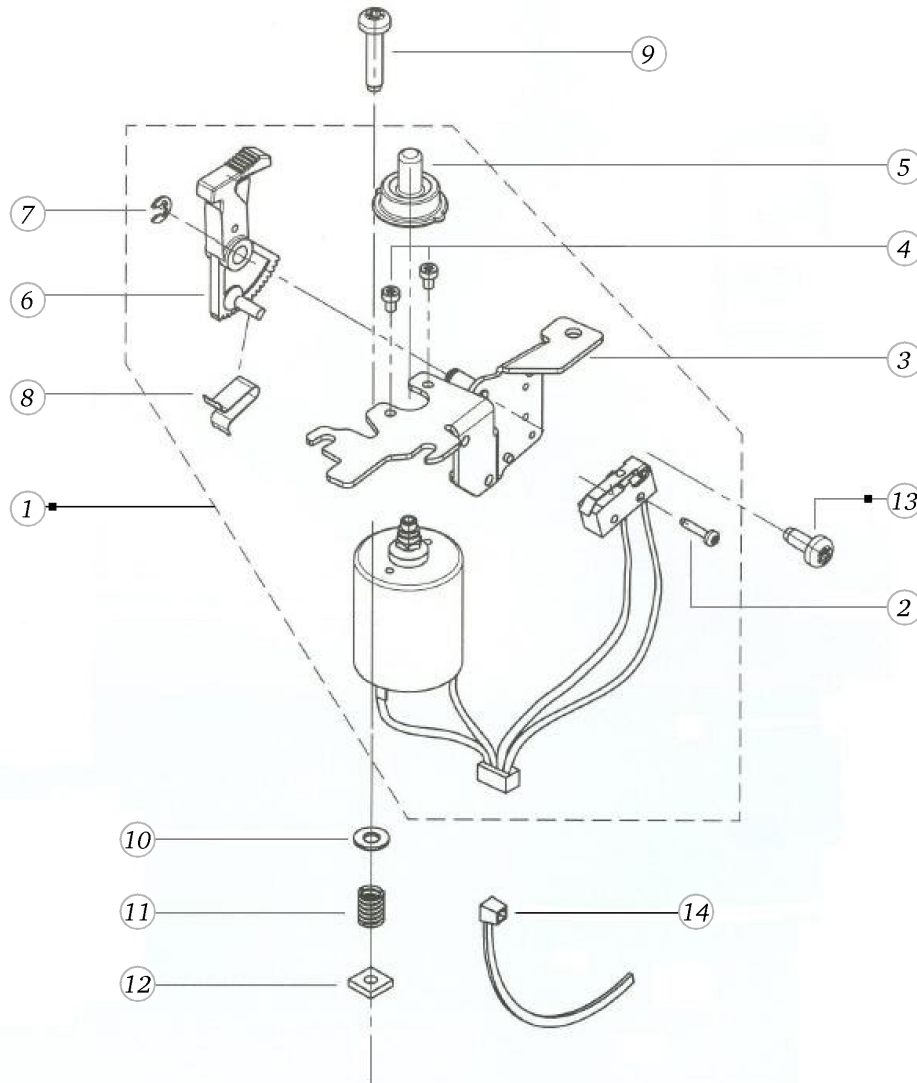

Bobbinwinder with motor

Pos	Item number	Description
1	0311537200	BOBBIN WINDER CPL.
2	0078865015	Socket Pan Head Thread Forming Screws M2x10 DIN7500 - BN13916 Art-No. 3271298
3	0311515000	WINDER SUPPORT
4	0077525020	SCREW TORX M2.5X4
5	0018437200	Spool Carrier Cpl. white
6	0020077100	BOBBIN WINDER LEVER CPL.
7	23501153++	Circlips For Shafts d1 3.2 DIN6799 - BN809 Art- No.1284649
8	0077745000	Spring
9	0078865046	Socket Pan Head Thread Forming Screws M4x20 DIN7500 - BN13916 Art-No. 3070342
10	22955013++	Flat Washer
11	25545003++	Spring
12	22683903++	4 SIDED NUT
13	0078865043	Socket Pan Head Thread Forming Screws M4x10 DIN7500 - BN13916 Art-No. 2027593
14	329374030+	CABLE TIE 2,5 x 98mm