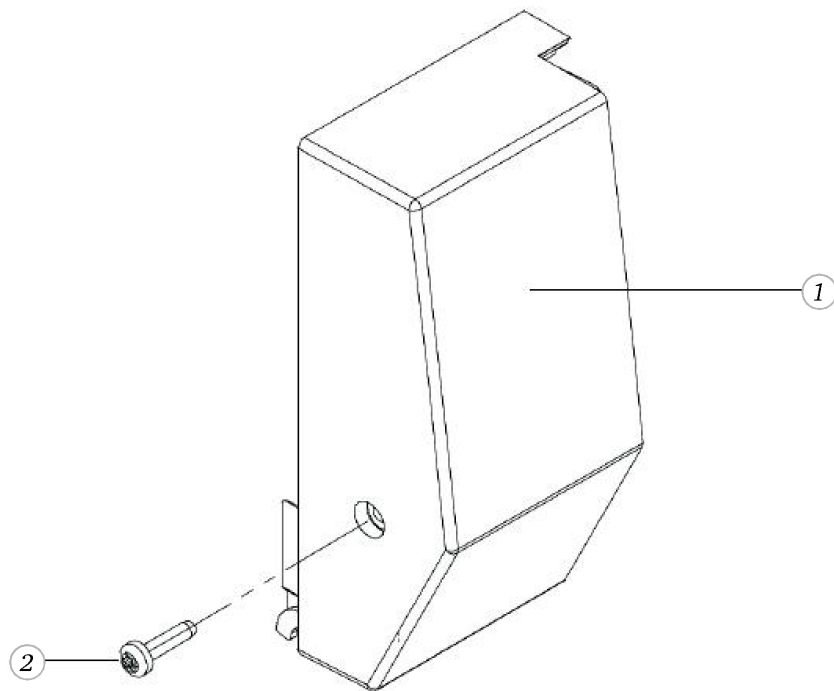

BERNINA activa 135

Head cover (activa 125S)

Pos	Item number	Description
1	0048937111	FRONT COVER ASSEMBLE A125S B
2	0078865045	Socket Pan Head Thread Forming Screws M4x16 DIN7500 - BN13916 Art-No. 2027615