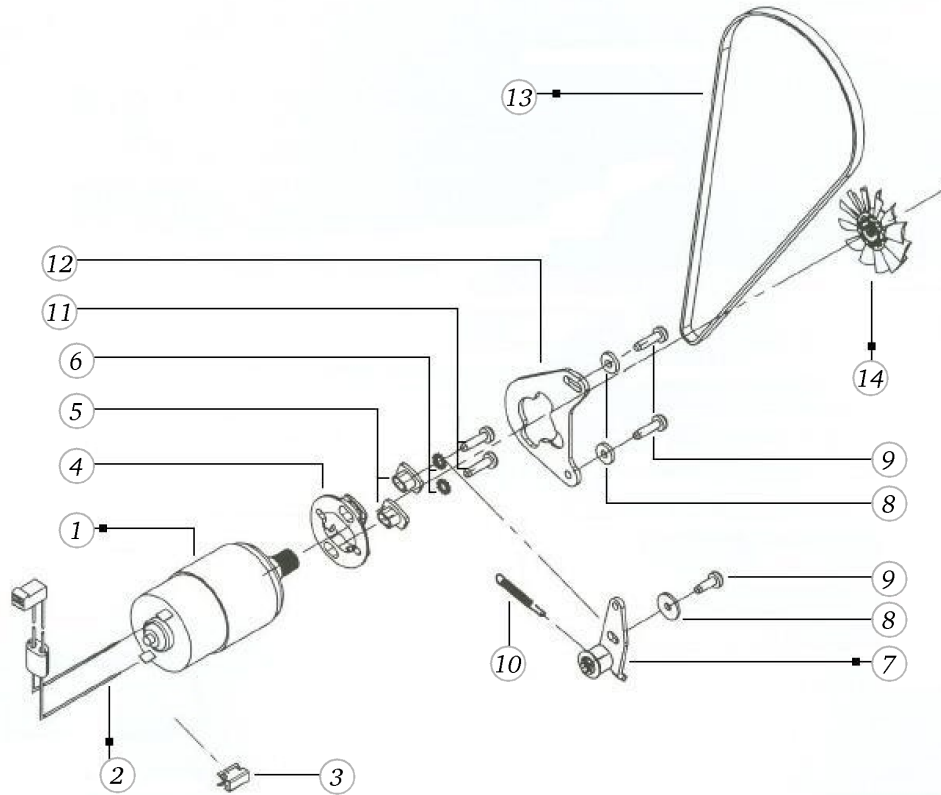

BERNINA activa 135

Main motor

Pos	Item number	Description
1	0078847201	DRIVER MOTOR CPL
2	0038537101	MOTOR CABLE CPL
3	0048315000	Clamp
4	0078985100	Cuff
4	0078985200	Cuff
5	0078995100	bushing
5	0078995200	Bushing
6	23350653++	Curved Spring Washe d4.3xD8xs0.5
7	0302147000	BELT STRETCHER PREASSEMBLED
8	22954313++	Washer d4.2xD14xs1.5
9	0078865044	Socket Pan Head Thread Forming Screws M4x12 DIN7500 - BN13916 Art-No. 2027607
10	25604703++	TENSION SPRING
11	0078865045	Socket Pan Head Thread Forming Screws M4x16 DIN7500 - BN13916 Art-No. 2027615
12	0088495000	MOTOR SUPPORT
13	0079035002	BELT STD-554-S2M-6
14	0304355200	MOTOR FAN