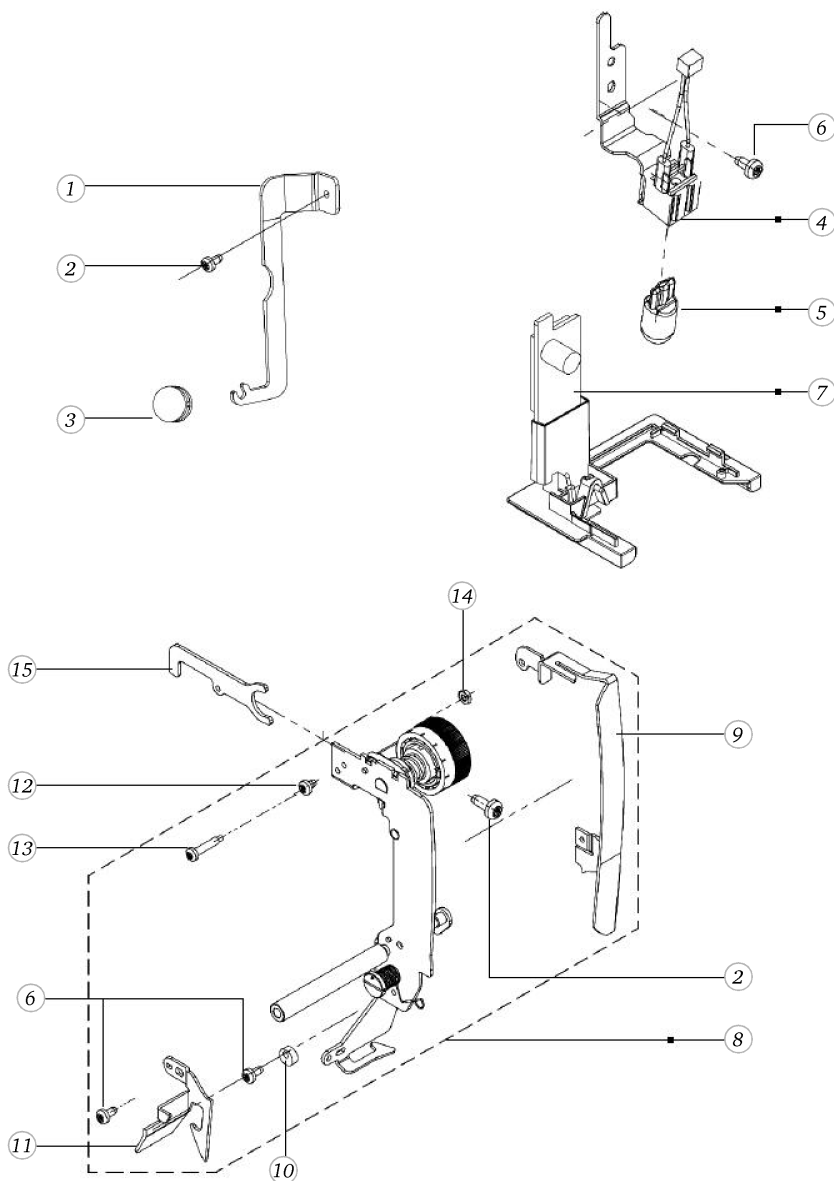

BERNINA activa 135

Take up lever and sewing light

Pos	Item number	Description
1	0304895100	LENS HOLDER SUPPORT
2	0078865043	Socket Pan Head Thread Forming Screws M4x10 DIN7500 - BN13916 Art-No. 2027593
3	0079795200	Cap
4	0049987000	SEWING LIGHT CPL
5	0075355000	LAMP-LC-12-5-A
5	0075355100	Lamp LC12-5
6	0078865033	Socket Pan Head Thread Forming Screws M3x6 DIN7500 - BN13916 Art-No. 2027534
7	0307537000	CFL SEWING LIGHT 125-
8	0049417700	take up lever cover cpl. standard
9	0079505302	TAKE-UP-LEVER COVER
10	0079565000	BUFFER BLOCK
11	0079515000	COVER REGULATOR
12	0032465007	Socket Button Head Screws M3x 4 ISO 7380-1 - BN6404 Art-No. 3148111
13	0300295100	ADJUSTING SCREW
14	22502013++	Hex Jam Nut M3 Din439b
15	0049325200	RELEASE FORK