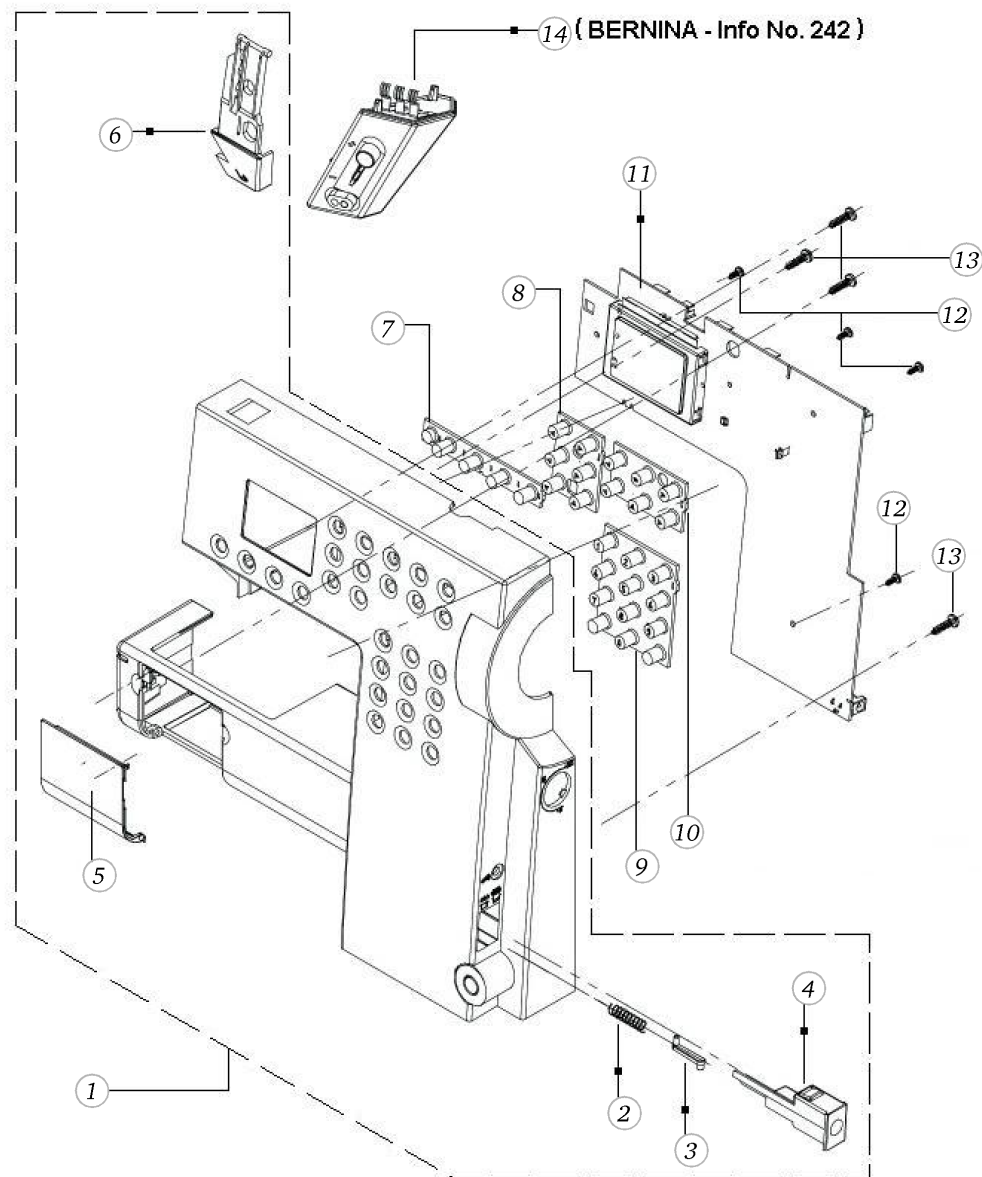

BERNINA activa 135

Front cover with LCD and Print (activa 125S)

Pos	Item number	Description
1	0300797601	FRONT COVER ASSEMB. ACTIVA 125
2	0321135000	SPRING
3	0300965000	SWITCH LEVER
4	0300955000	SWITCH PUSH BUTTON
5	0300827000	BOBBIN DOOR CPL
6	0300815000	REVERSE PUSH BUTTON
7	0300945001	RUBBER PAD NS 1
8	0300935000	RUBBER PAD PF
9	0300925000	RUBBER PAD NUM
10	0300995002	RUBBER PAD MEM
11	0155007601	PRINT-S A125/A135/145/135PE
11	0155007701	print S activa
12	0023345035	SCREW
13	0329895034	Delta PT pan head screw
14	0308287000	START-STOP-UNIT SSU CPL.