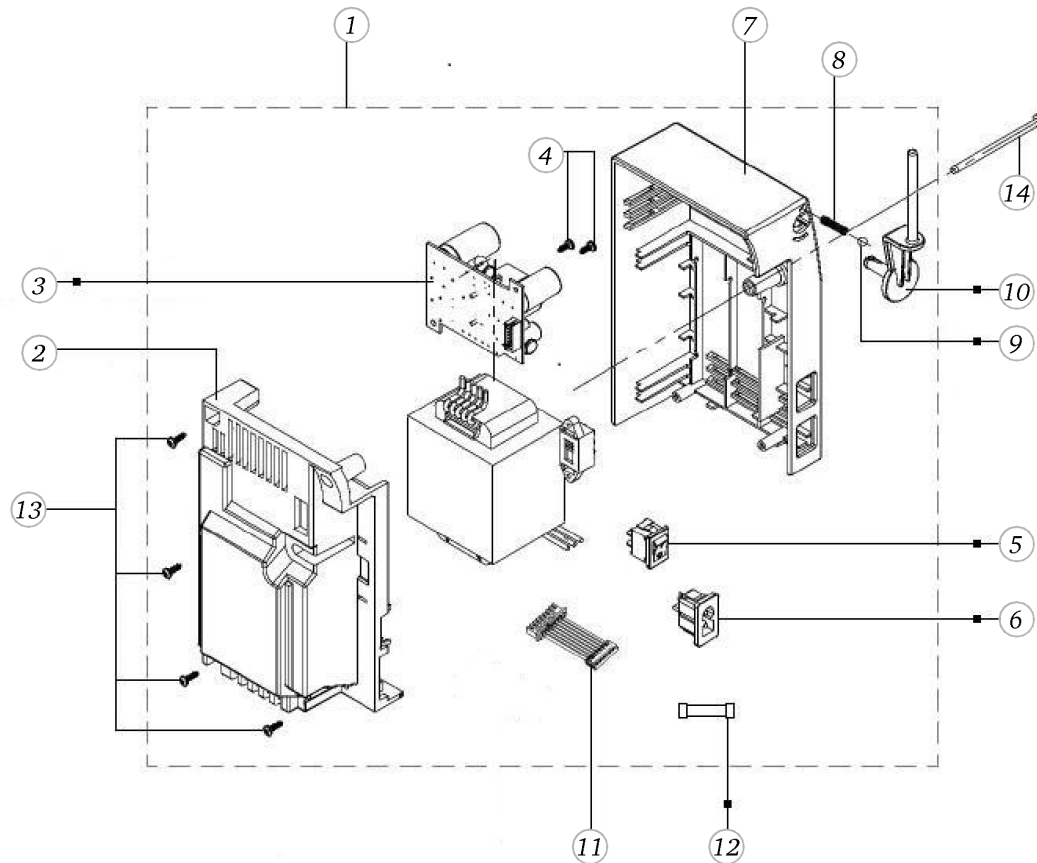

BERNINA activa 135

Power supply (230V / 240V)

Pos	Item number	Description
1	0307447100	POWER SUPPLY CPL. WITH CABL
2	0306365001	POWER SUPPLY BODY
3	0307447100	POWER SUPPLY CPL. WITH CABL
4	0023345000	Screw Pan Head Pt 3 x 8 WN1452 - BN20138 Art-No. 3216015
5	0304745000	I/O-switch vertically
6	0304735000	POWER INLET
7	0301235000	COVER L-PRINT
8	0325815000	SPRING
9	0011695000	steel ball G40
10	0303355000	SPOOL SUPPORT PIN TURNING
11	0006597126	CABLE 8 POL. 110V
12	0230255000	FUSE 5AT
13	0023345031	PT-SCREW TORX 3X10 WN1452
14	0302195001	TORX SCREW DT