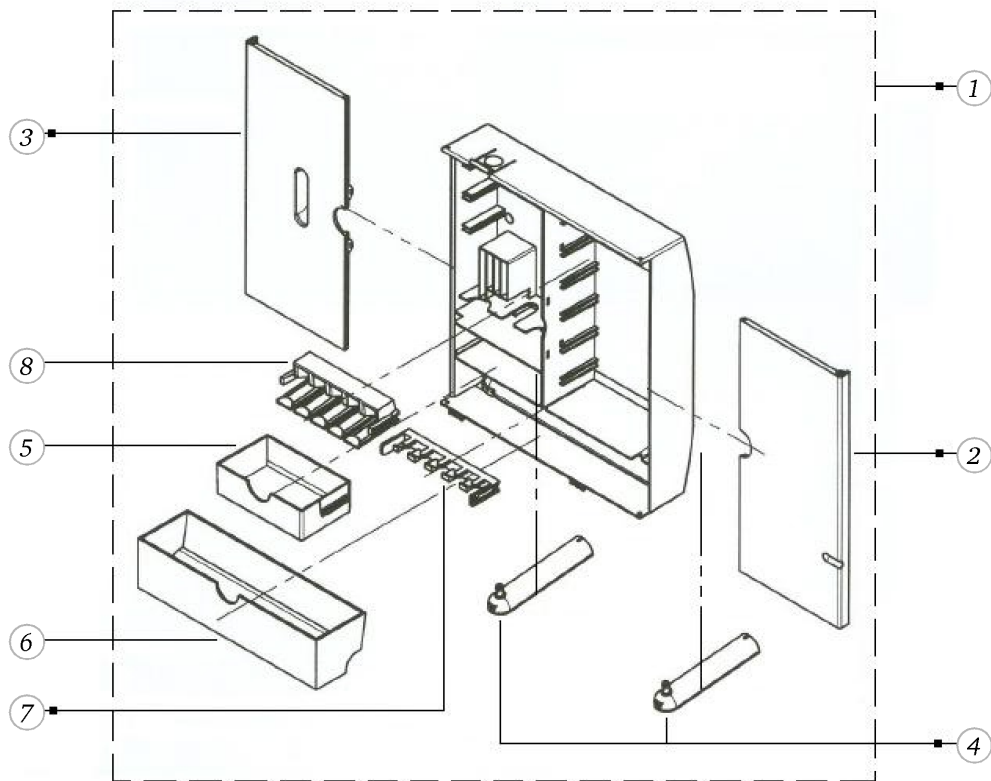

BERNINA activa 135

Sewing platform

Pos	Item number	Description
1	0303475101	SEWING TABLE TRANSPARENT
2	0307267001	SEAM GUIDE CPL OPTIMA

BERNINA activa 135

Accessories box

Pos	Item number	Description
1	0303967204	accessories box cpl. with door bulges, with snapper
2	0303975100	DOOR RIGHT
3	0303985000	DOOR LEFT
4	0303997000	SWING FOOT CPL. BLUE
5	0304005000	DRAWER SMALL BLUE
6	0304015000	DRAWER LARGE BLUE
7	0304025000	Rack For Foot
8	0304035000	RACK FOR BOBBIN