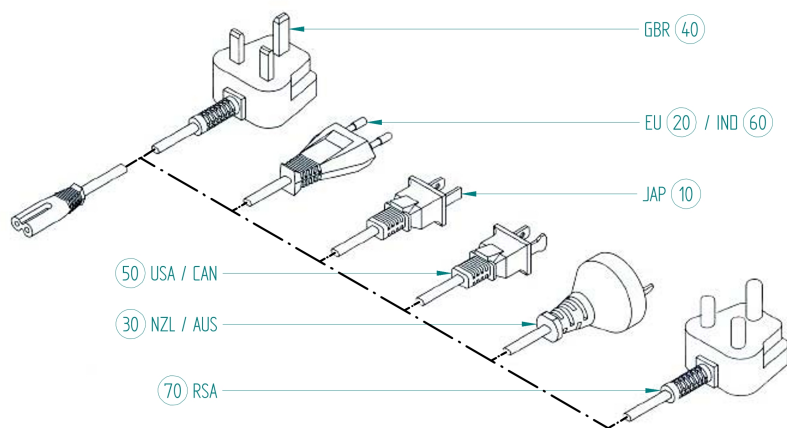

BERNINA activa 135

Power Plug

Pos	Item number	Description
10	0079287004	Power Cord Cpl. Japan
20	0079287303	Power Cord Cpl. Europe
30	0079287002	Power Cord Cpl. New Zealand / Australia
40	0079287001	Power Cord Cpl. Great Britain
50	0079287300	Power Cord Cpl. USA / CAN
60	0079287000	Power Cord India
70	0079287405	Power Cord Cpl. South Africa