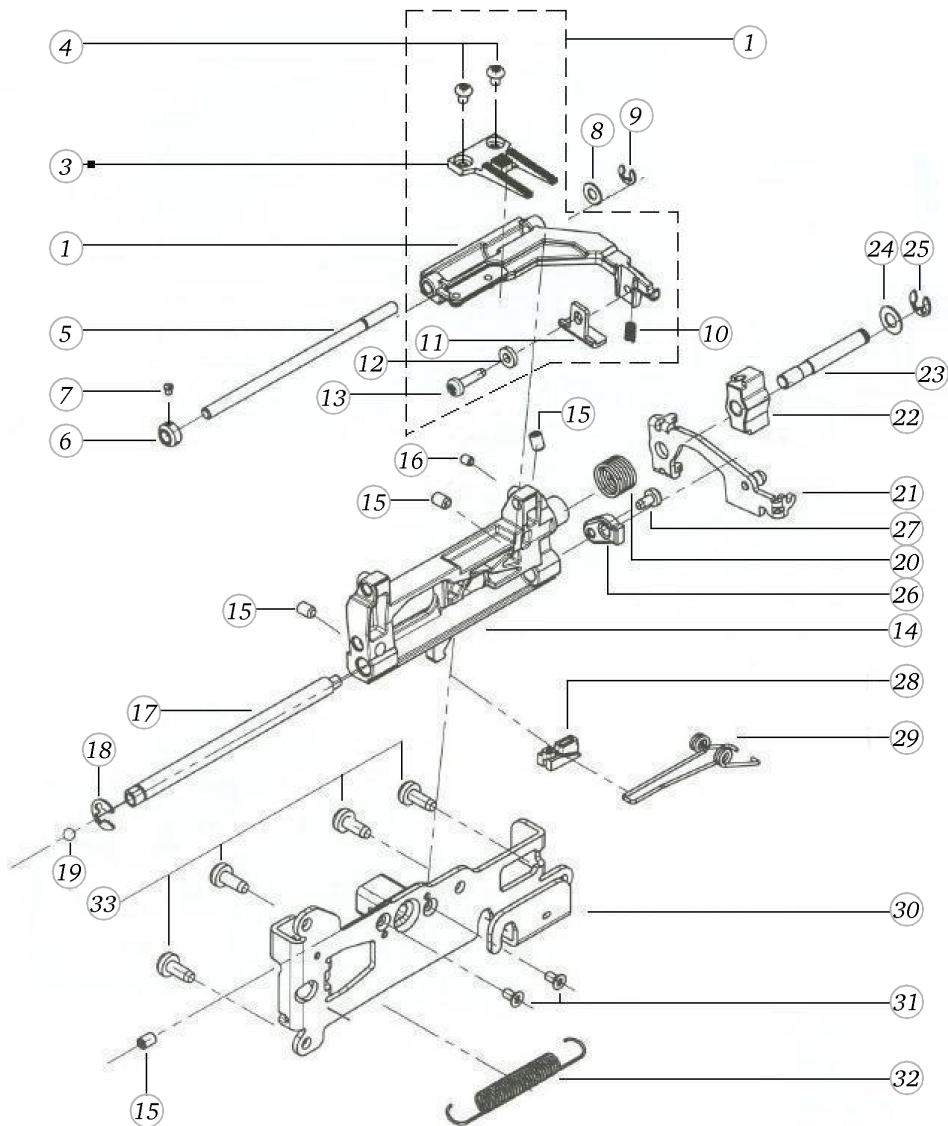

BERNINA activa 135

Feed dog unit

Pos	Item number	Description
29	0301215000	SPRING
30	0309337000	SUPPORT SHEET CPL
31	0302345032	SCREW
32	0078905000	SPRING
33	0078865043	Socket Pan Head Thread Forming Screws M4x10 DIN7500 - BN13916 Art-No. 2027593