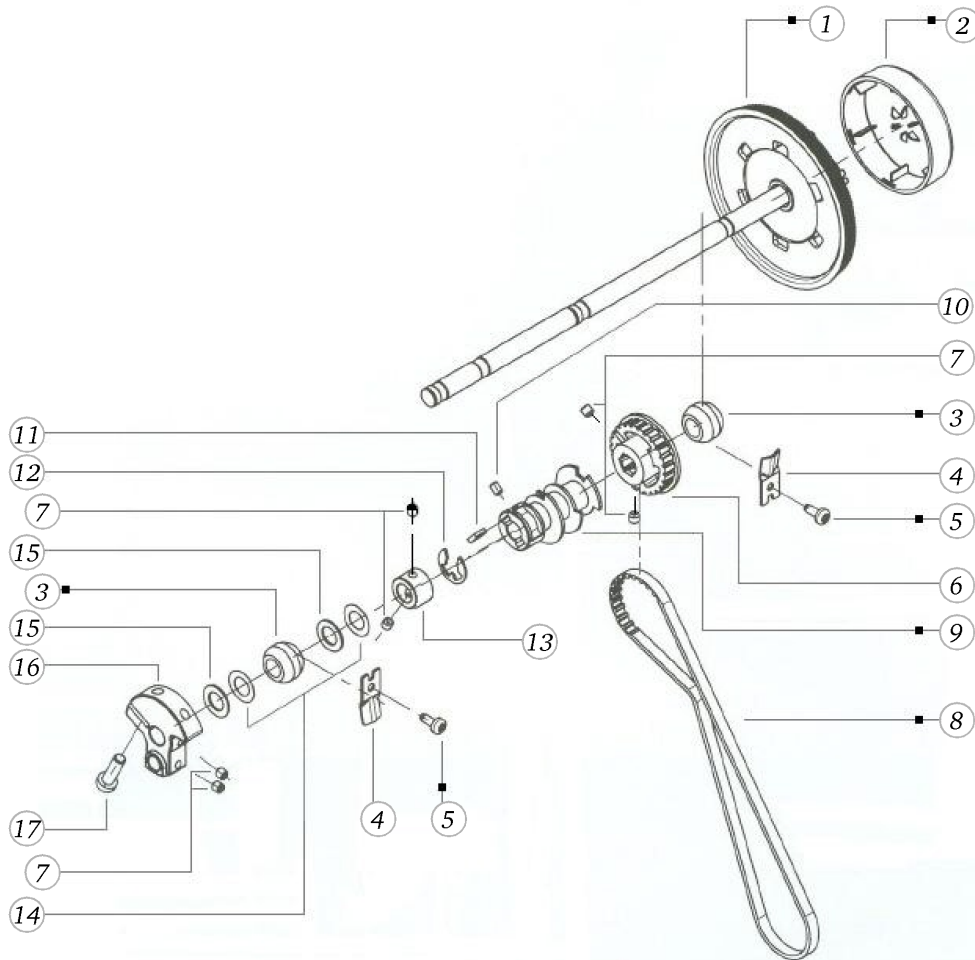

BERNINA activa 135

Main motor

Pos	Item number	Description
1	0078847201	DRIVER MOTOR CPL
2	0038537101	MOTOR CABLE CPL
3	0048315000	Clamp
4	0078985100	Cuff
4	0078985200	Cuff
5	0078995100	bushing
5	0078995200	Bushing
6	23350653++	Curved Spring Washe d4.3xD8xs0.5
7	0302147000	BELT STRETCHER PREASSEMBLED
8	22954313++	Washer d4.2xD14xs1.5
9	0078865044	Socket Pan Head Thread Forming Screws M4x12 DIN7500 - BN13916 Art-No. 2027607
10	25604703++	TENSION SPRING
11	0078865045	Socket Pan Head Thread Forming Screws M4x16 DIN7500 - BN13916 Art-No. 2027615
12	0088495000	MOTOR SUPPORT
13	0079035002	BELT STD-554-S2M-6
14	0304355200	MOTOR FAN

BERNINA activa 135

Main shaft with hand wheel

Pos	Item number	Description
1	0077797101	MAINSHAFT CPL.
2	0077715001	HAND WHEEL
3	0078235002	Bearing 10
4	0077785100	CLAMPING CLOW
5	0078865043	Socket Pan Head Thread Forming Screws M4x10 DIN7500 - BN13916 Art-No. 2027593
6	0019947301	BELT DRIVE 24 TEETH
7	0078685072	Hexalobular Socket Set Screws M5x0,5x5
8	0079035022	BELT 188 XL
9	0077547101	SYNCHR.DISK CPL.
10	0078665043	Hexalobular Socket Set Screws M4x6 ISO 4026 - BN11493 Art-No. 3060208
11	22684183++	Square Thin Nuts M4 DIN 562 - BN145 Art-No. 1092502
12	0079665011	Circlip For Shafts As 9.0, Benzing
13	0077817000	Adjusting Ring Cpl.
14	303200031+	Washer
15	0078955071	Synthetic Washer 10,3 x 17 x 1
16	0077807100	BALANCE PIECE CPL.
17	0077525067	SCREW