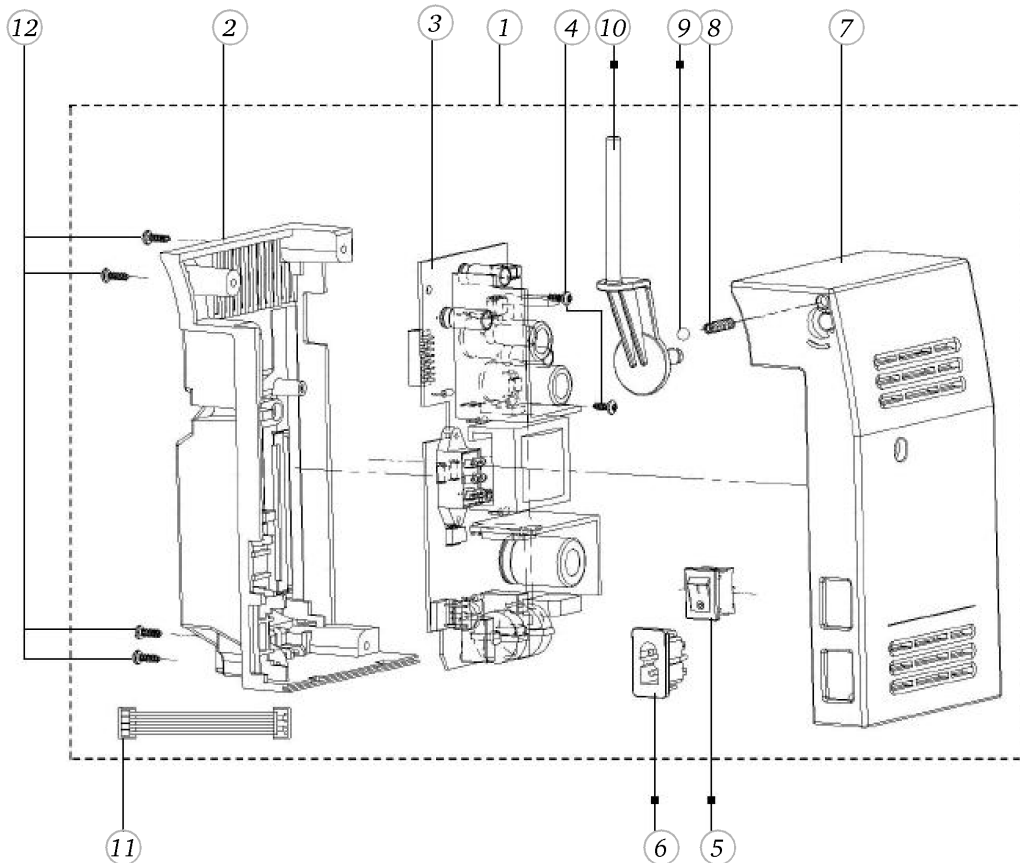

BERNINA activa 135

Power supply

Pos	Item number	Description
1	0309427200	Universal power supplycpl. with cable inkl spool support pin
2	0306365102	UNIVERSAL POWER SUPPLY BODY
3	0309447700	UNIVERSAL L-PRINT CPL.
3	0309447800	PCBA power supply B215 / B3xx
4	0329905022	Delta Pt Round Washer Head Screw With Torx 3x 8
5	0304745000	I/O-switch vertically
6	0304735000	POWER INLET
7	0301235000	COVER L-PRINT
8	0325815000	SPRING
9	0011695000	steel ball G40
10	0303355000	SPOOL SUPPORT PIN TURNING
11	0006597244	CABLE KPL 8-POL
12	0023345031	PT-SCREW TORX 3X10 WN1452