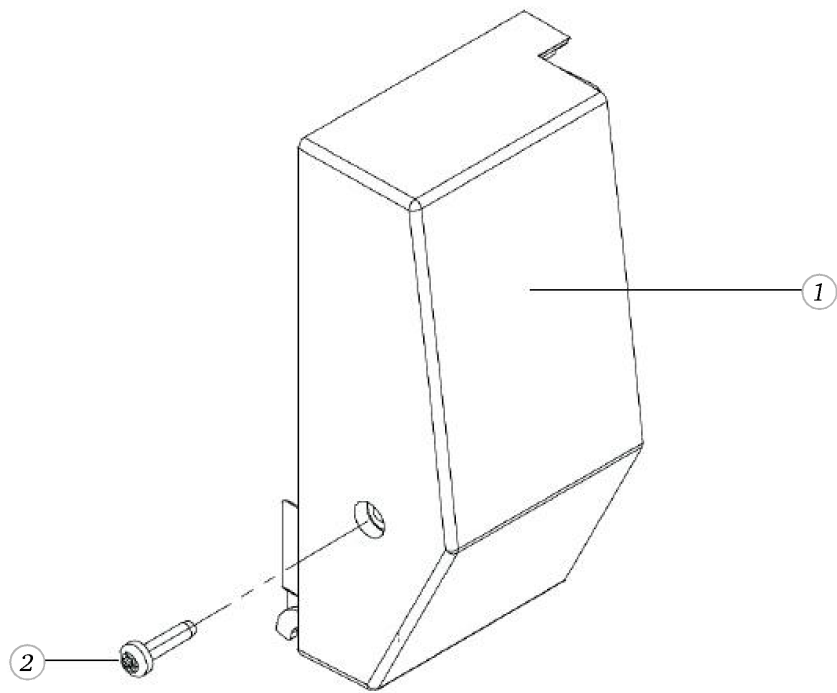

BERNINA activa 135

Head cover (activa 145S)

Pos	Item number	Description
1	0048937113	FRONT COVER ASSEMBLE ACTIVA
2	0078865045	Socket Pan Head Thread Forming Screws M4x16 DIN7500 - BN13916 Art-No. 2027615