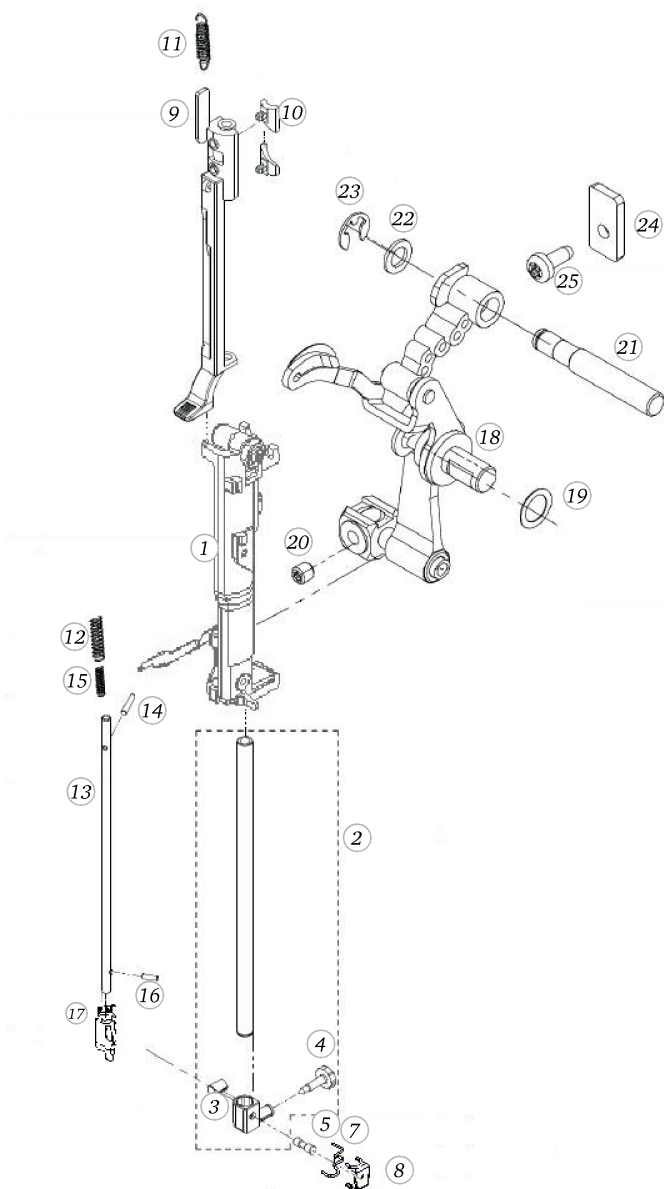

BERNINA activa 135

Support with threading

Pos	Item number	Description
1	0320797001	NEEDLE BAR SUPPORT SET
2	0082087101	NEEDLE BAR CPL. W/O Q2.9
3	0012965200	Spring Husk
4	0082435200	NEEDLECLAMP SCREW
4	0082435400	Needle Clamp Screw
4	0082435300	Needle Clamp Screw
4	0082435400	Needle Clamp Screw
5	0082115002	PIN Ø2.20
7	0315035100	THREAD GUIDE
8	0082125000	CLAMP
9	0306445100	Thread-up Support
10	0306495000	Curve Inset
11	0075315200	Spring
12	0075965000	Spring -
13	0075747200	Threader Device Cpl.
14	24105643++	Parallel Pin Hardened 2h6x12 BN 858
15	20150113++	Hexagon Socket Set Screw M3x8
16	0075955015	PIN
17	0337927100	threader head packed
18	0082847300	TAKE UP LEVER SET
19	22961743++	WASHER
20	0078685052	Hexalobular Socket Set Screws M5x5
21	0088205000	BOLT
22	23001213++	Flat Washer d6.2xD10xs1
23	23501753++	Circlip For Shafts d1 5 DIN6799 - BN809 Art-No.1284665
24	0049205000	CLAMP
25	0078865043	Socket Pan Head Thread Forming Screws M4x10 DIN7500 - BN13916 Art-No. 2027593