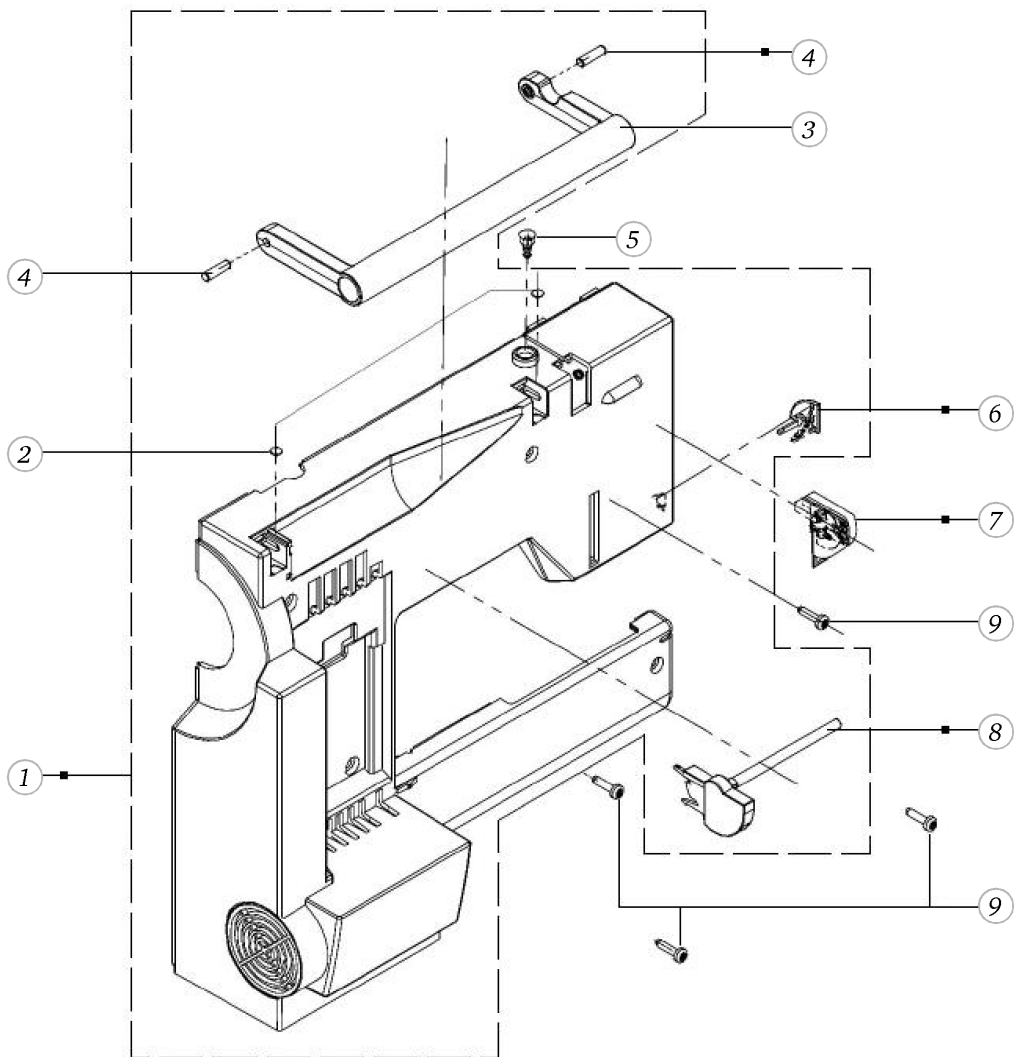

BERNINA activa 135

Rear cover

Pos	Item number	Description
1	0048927411	REAR COVER ASS. A210 BT
2	0300725000	Bumpons
3	0049015000	HANDLE
4	0302095100	BOLT
5	0048497200	BOBBIN WINDER THREAD TENSION CPL.
6	0301007000	THREAD CUTTER CPL
7	0302077400	THREAD GUIDE CPL.W.COVER
8	0049025101	SPOOL SUPPORT
9	0078865045	Socket Pan Head Thread Forming Screws M4x16 DIN7500 - BN13916 Art-No. 2027615