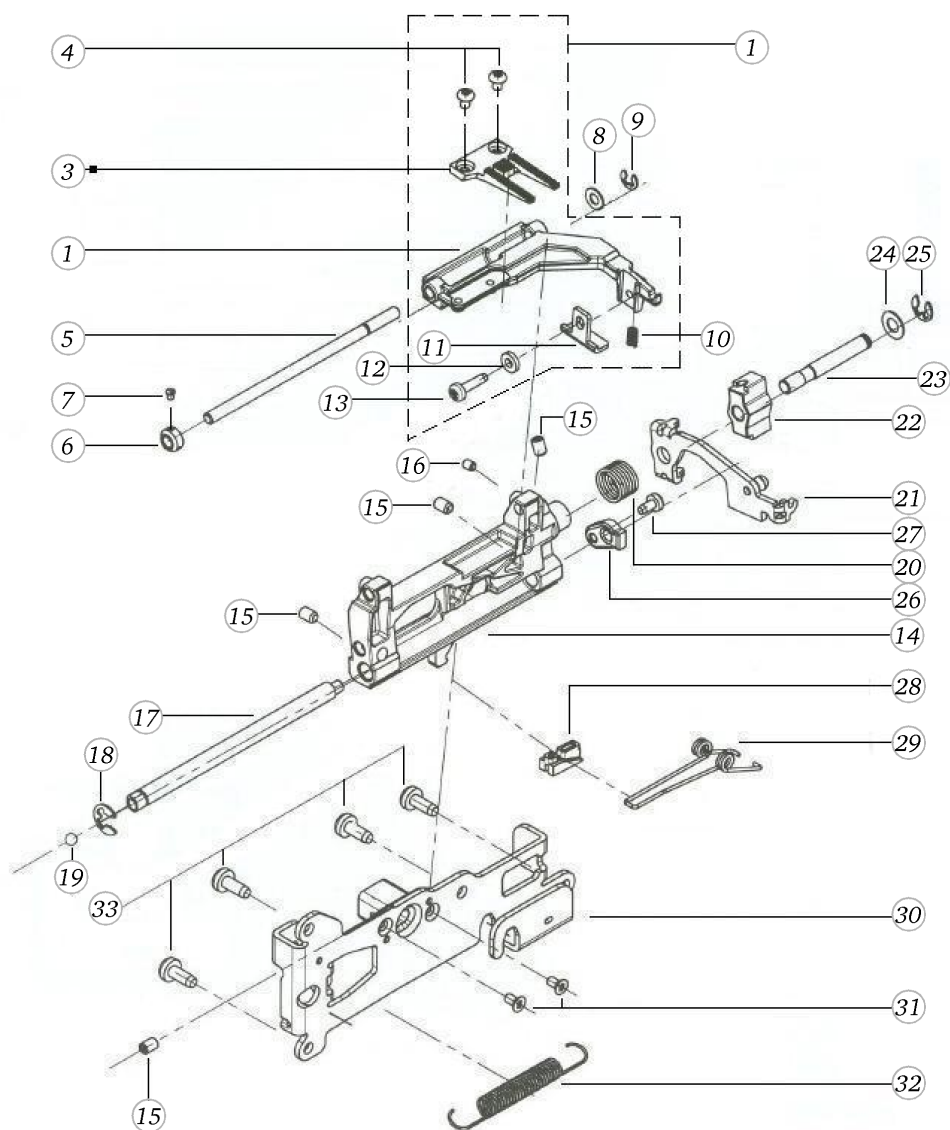

BERNINA activa 135

Feed dog unit

Pos	Item number	Description
1	0302217000	FEEDDOG SUPPORTER CPL.
3	0302155000	FEEDDOG 5.5 MM
4	0032465008	Socket Button Head Screws M3x4.5 screw head after BN6404
5	0302015000	SLIDING AXLE
6	0011217001	Adjusting Ring Cpl with 1 screw
7	20500353++	Cylinder Head Screw M2x2.5
8	22954983++	Shim rings
9	23501153++	Circlips For Shafts d1 3.2 DIN6799 - BN809 Art-No.1284649
10	25524003++	Spring
11	0000785200	ADJUSTING PLATE
12	22952113++	Washer 3.2/7x1.5 black finished
13	0078865036	socket pan head thread forming screws
14	0000245600	FEED DOG FORK
15	0078665043	Hexalobular Socket Set Screws M4x6 ISO 4026 - BN11493 Art-No. 3060208
16	0078665031	Hexalobular Socket Set Screws M3x4 ISO 4026 - BN11493 Art-No. 3060200
17	0049695100	ECCENTRIC SHAFT
18	23501753++	Circlip For Shafts d1 5 DIN6799 - BN809 Art-No.1284665
19	0011695002	Steel Ball G40 D4 DIN5401 - BN869 Art-No. 1316281
20	0079055000	SPRING
21	0078047200	THRUST REVERSER CPL.
22	0078065100	BEARING
23	0078075000	BOLT
24	23100203++	Flat Washer d5.2-10x0.5
25	23501453++	Circlips For Shafts d1 4 DIN6799 - BN809 Art-No.1284657
26	0049975000	BEARING
27	0078865033	Socket Pan Head Thread Forming Screws M3x6 DIN7500 - BN13916 Art-No. 2027534
28	0049595000	SLIDE BLOCK